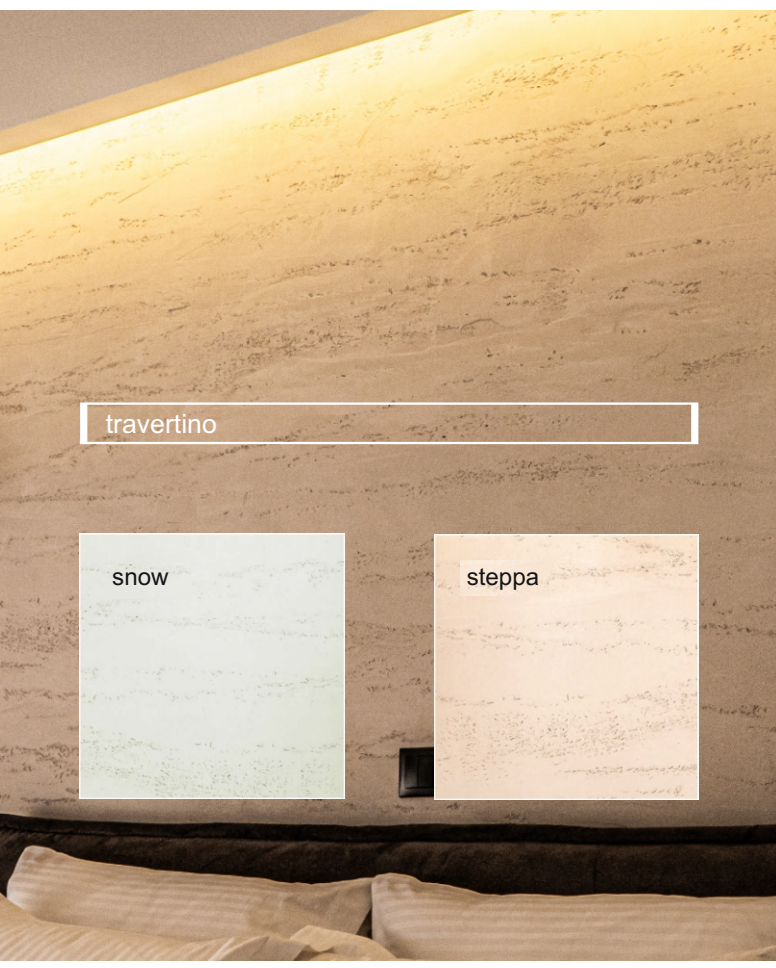

QUALITY MORTARS

color chart 2023 v1

fair-faced concrete

beton

grey

travertino

snow

steppa

linea

grey

sand

rock

creme

bamboo

grey

sand